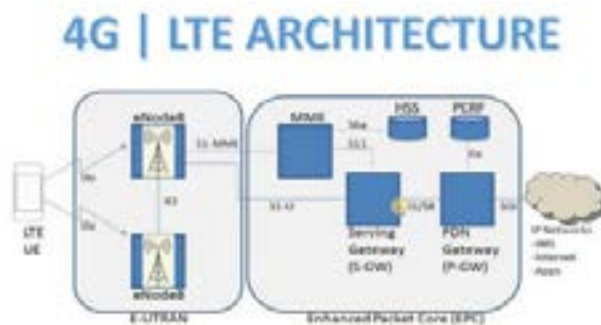

CACI
EVER VIGILANT

EXPERTISE AND TECHNOLOGY
FOR NATIONAL SECURITY

CACI's approximately 23,000 talented employees are vigilant in providing the unique expertise and distinctive technology that address our customers' greatest enterprise and mission challenges. Our culture of good character, innovation, and excellence drives our success and earns us recognition as a *Fortune* World's Most Admired Company. As a member of the *Fortune* 1000 Largest Companies, the Russell 1000 Index, and the S&P MidCap 400 Index, we consistently deliver strong shareholder value. Visit us at www.caci.com.

Worldwide Headquarters

1100 N. Glebe Road, Arlington, VA 22201
703-841-7800

Visit our website at:

www.caci.com

Find Career Opportunities at:

<http://careers.caci.com/>

Connect with us through social media: