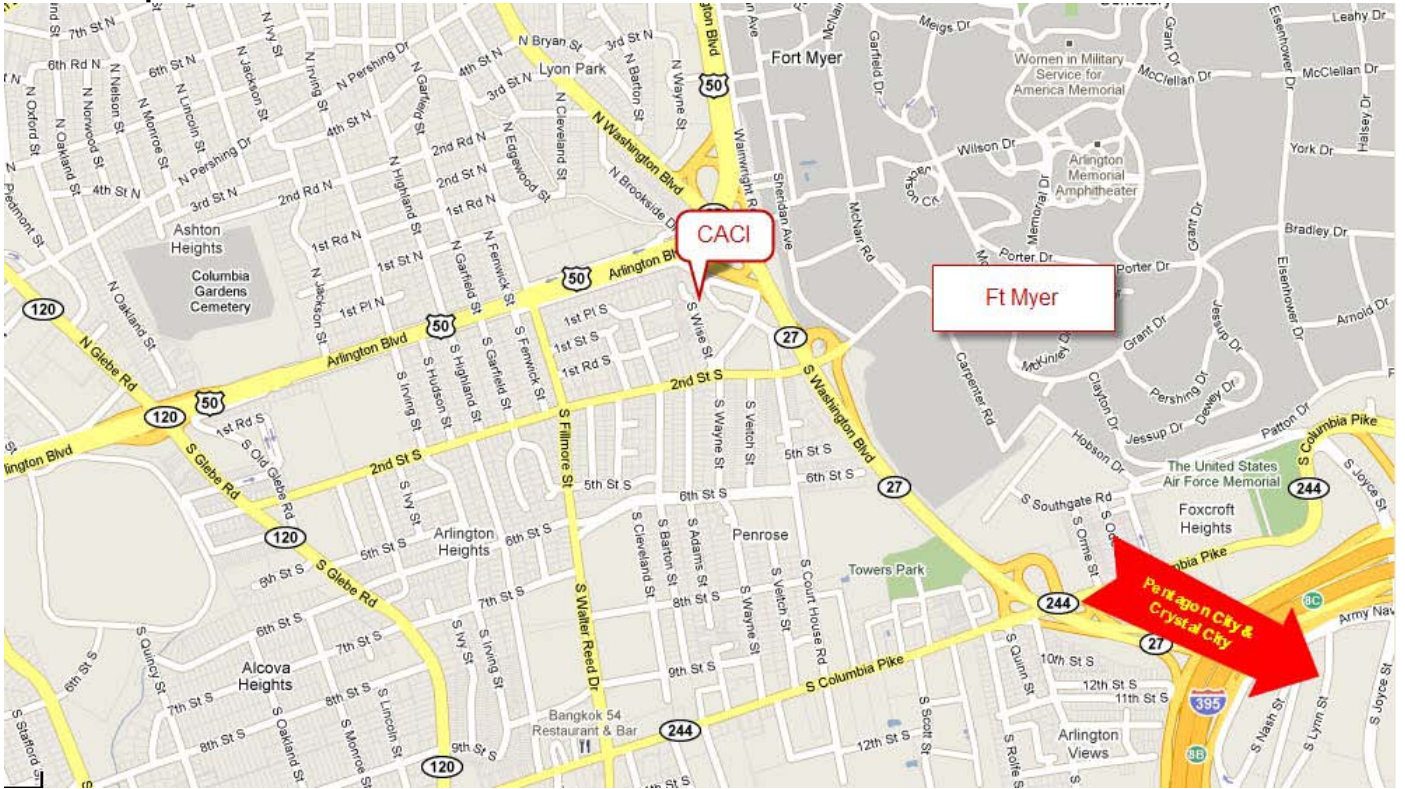

Area Map

Public Transportation

- - ART 42 (Pentagon, Sequoia, Ballston)
 - ART 45 (Columbia Pike, Sequoia Plaza, Rosslyn)
 - ART 77 (Courthouse Metro, Sequoia Plaza, Shirlington Metrobus Station)

Hotels

There are many hotels in the local area.