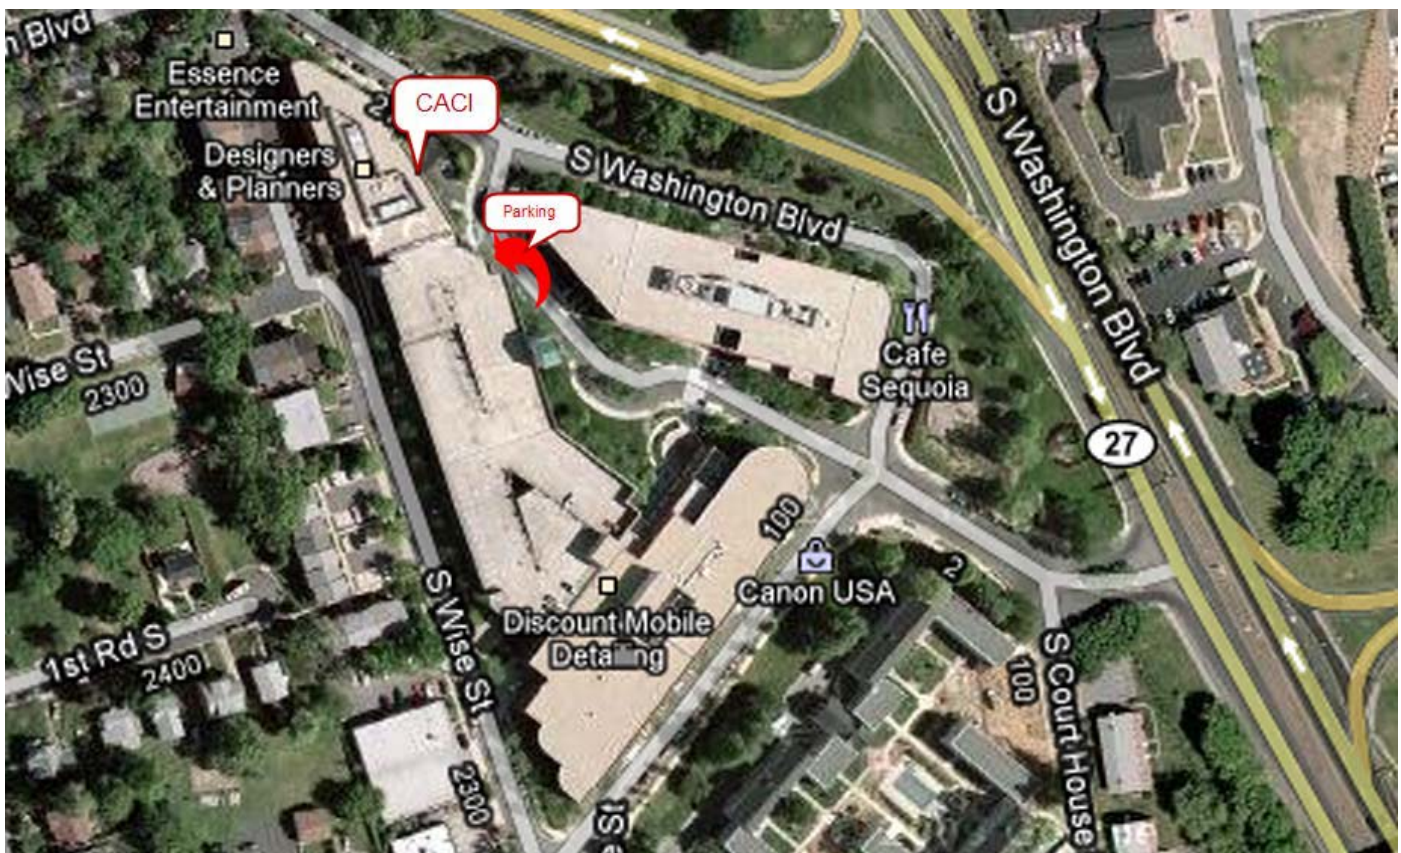

CACI Dynamic Systems Inc.
2120 Washington Blvd. (Sequoia Plaza), Suite 3000, Arlington, VA 22204
Call CACI - (703) 486-3266, 0 for receptionist

Sequoia Plaza Complex Map

Street View of Parking and Building

Area Map

Public Transportation

- - ART 42 (Pentagon, Sequoia, Ballston)
 - ART 45 (Columbia Pike, Sequoia Plaza, Rosslyn)
 - ART 77 (Courthouse Metro, Sequoia Plaza, Shirlington Metrobus Station)

Hotels

There are many hotels in the local area.